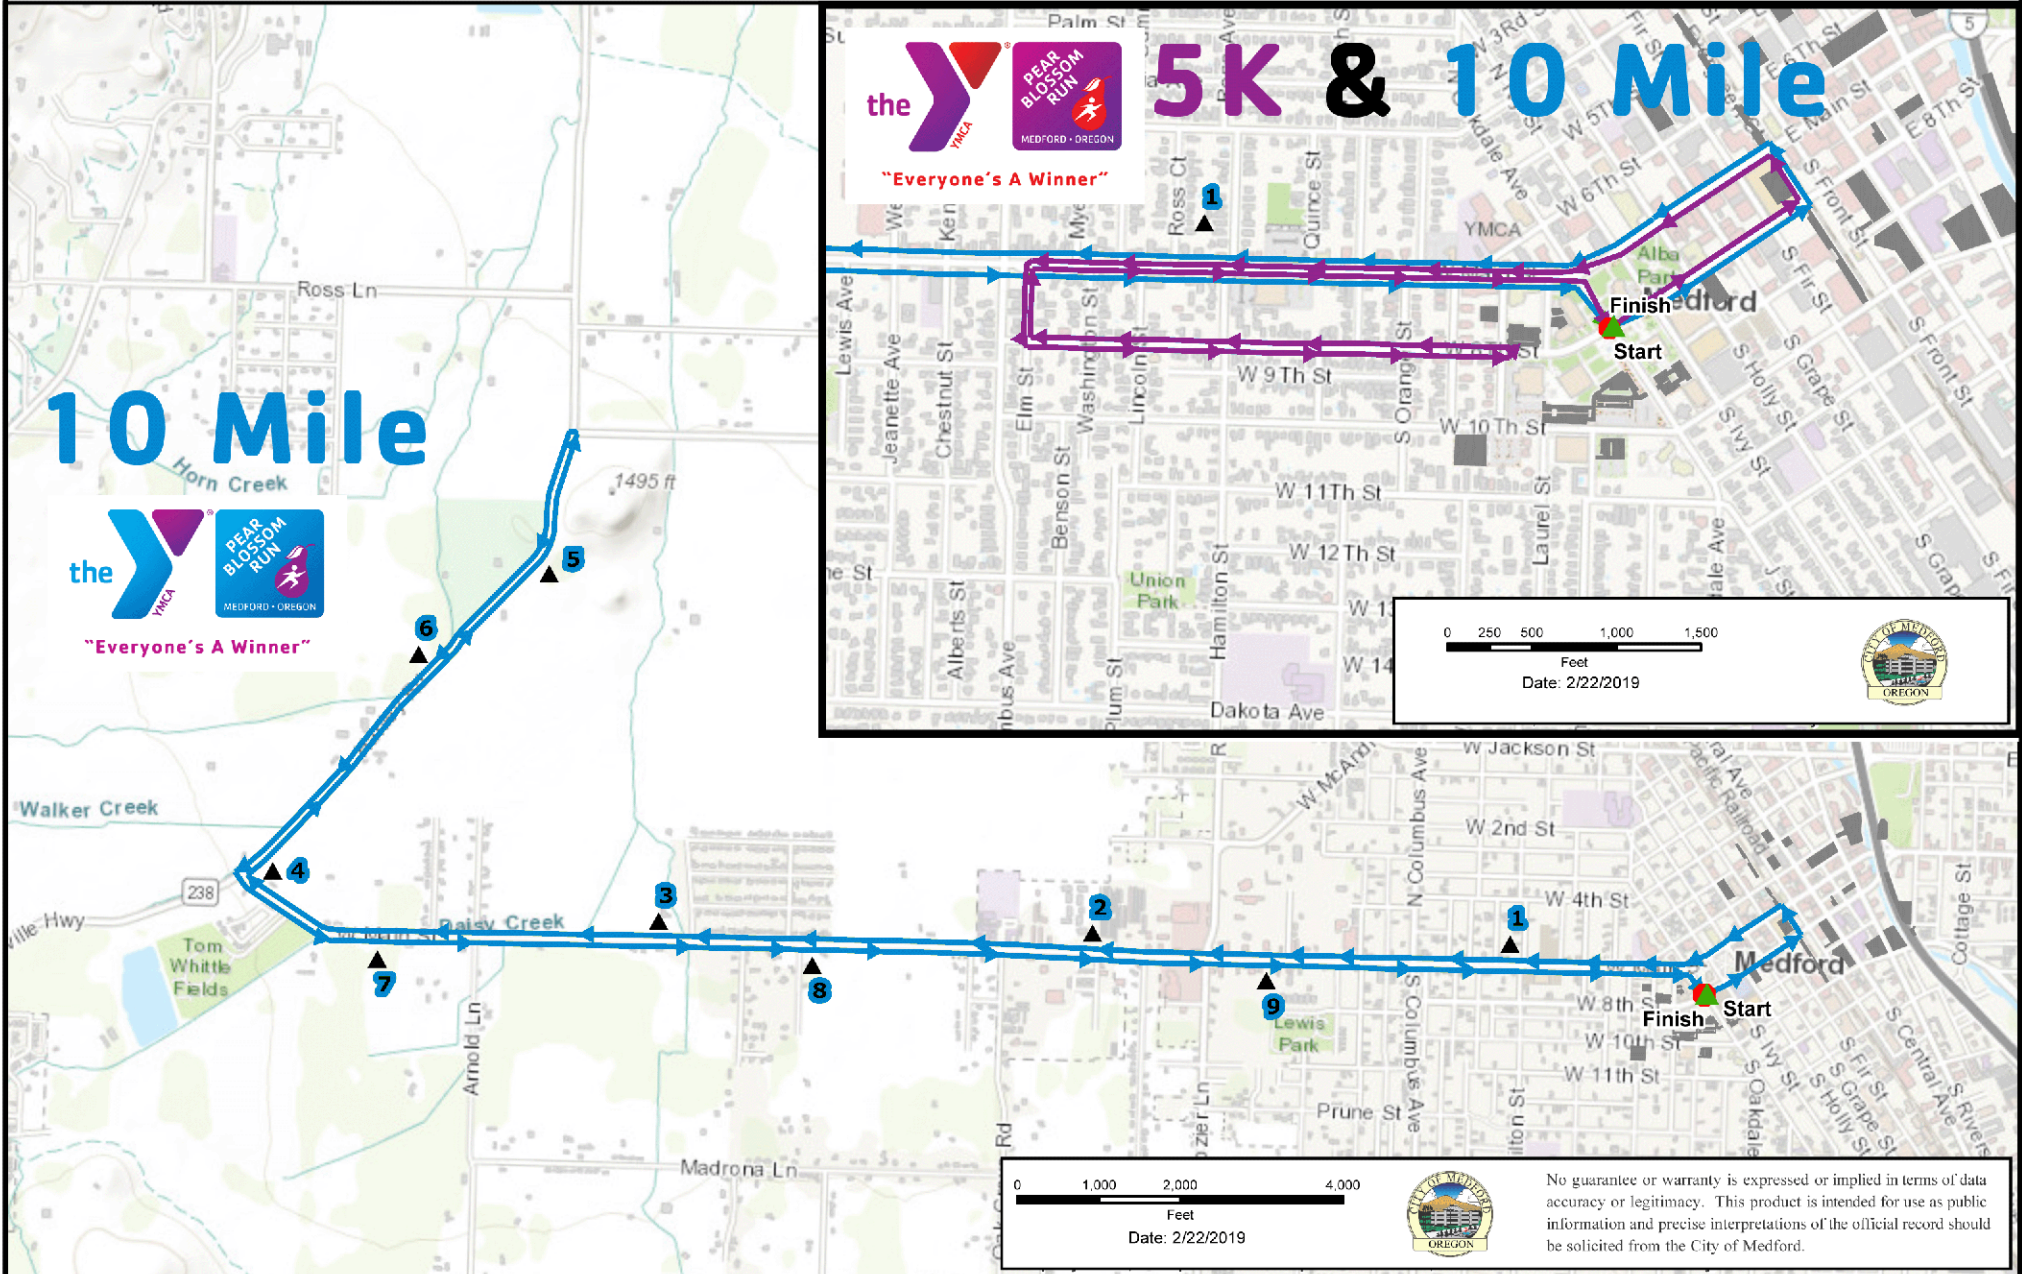

"Everyone's A Winner"

Legend

- ▲ Start
- Finish
- 5K Run
- 10 Mile Run
- ▲ Mile Markers
- Parking Lots

City of Medford
Pear Blossom Run
5K and 10 Mile Runs

10 Mile

5K & 10 Mile

0 250 500 1,000 1,500
 Feet
 Date: 2/22/2019

0 1,000 2,000 4,000
 Feet
 Date: 2/22/2019

No guarantee or warranty is expressed or implied in terms of data accuracy or legitimacy. This product is intended for use as public information and precise interpretations of the official record should be solicited from the City of Medford.

Legend

- ▲ Start
- Finish
- 1 Mile Run
- 2 Mile Run
- Parking Lots

City of Medford **Pear Blossom Run**
1 and 2 Mile Runs

0 100 200 400 600
 Feet
 Date: 2/22/2019

No guarantee or warranty is expressed or implied in terms of data accuracy or legitimacy. This product is intended for use as public information and precise interpretations of the official record should be solicited from the City of Medford.