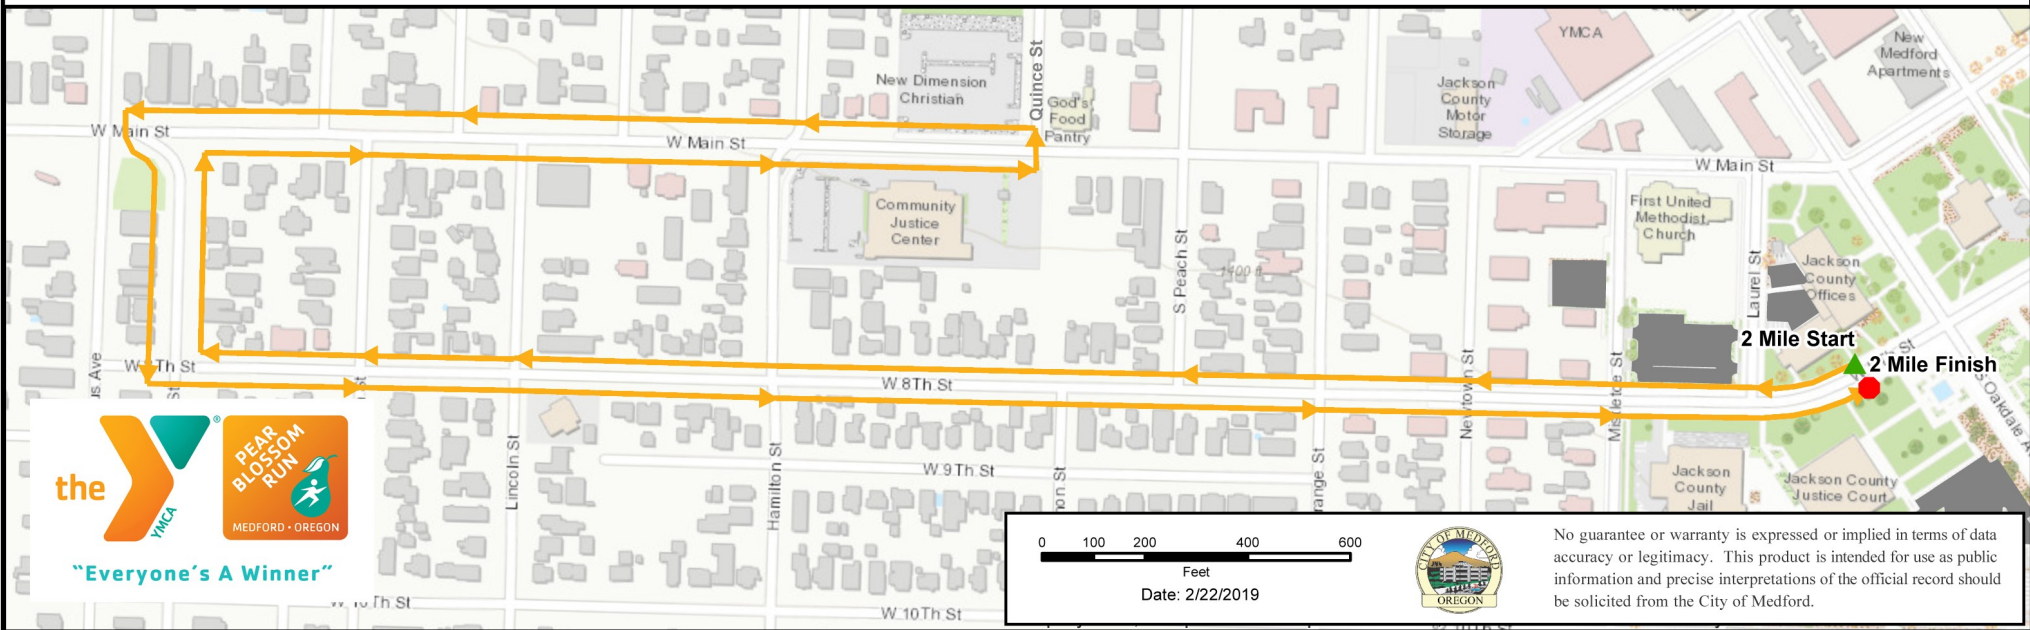

"Everyone's A Winner"

Legend

- ▲ Start
- Finish
- 5K Run
- 10 Mile Run
- ▲ Mile Markers
- Parking Lots

City of Medford
Pear Blossom Run
5K and 10 Mile Runs

10 Mile

5K & 10 Mile

0 250 500 1,000 1,500
 Feet
 Date: 2/22/2019

0 1,000 2,000 4,000
 Feet
 Date: 2/22/2019

No guarantee or warranty is expressed or implied in terms of data accuracy or legitimacy. This product is intended for use as public information and precise interpretations of the official record should be solicited from the City of Medford.

Legend

- ▲ Start
- Finish
- 1 Mile Run
- 2 Mile Run
- Parking Lots

City of Medford **Pear Blossom Run**
1 and 2 Mile Runs

0 100 200 400 600
 Feet
 Date: 2/22/2019

No guarantee or warranty is expressed or implied in terms of data accuracy or legitimacy. This product is intended for use as public information and precise interpretations of the official record should be solicited from the City of Medford.