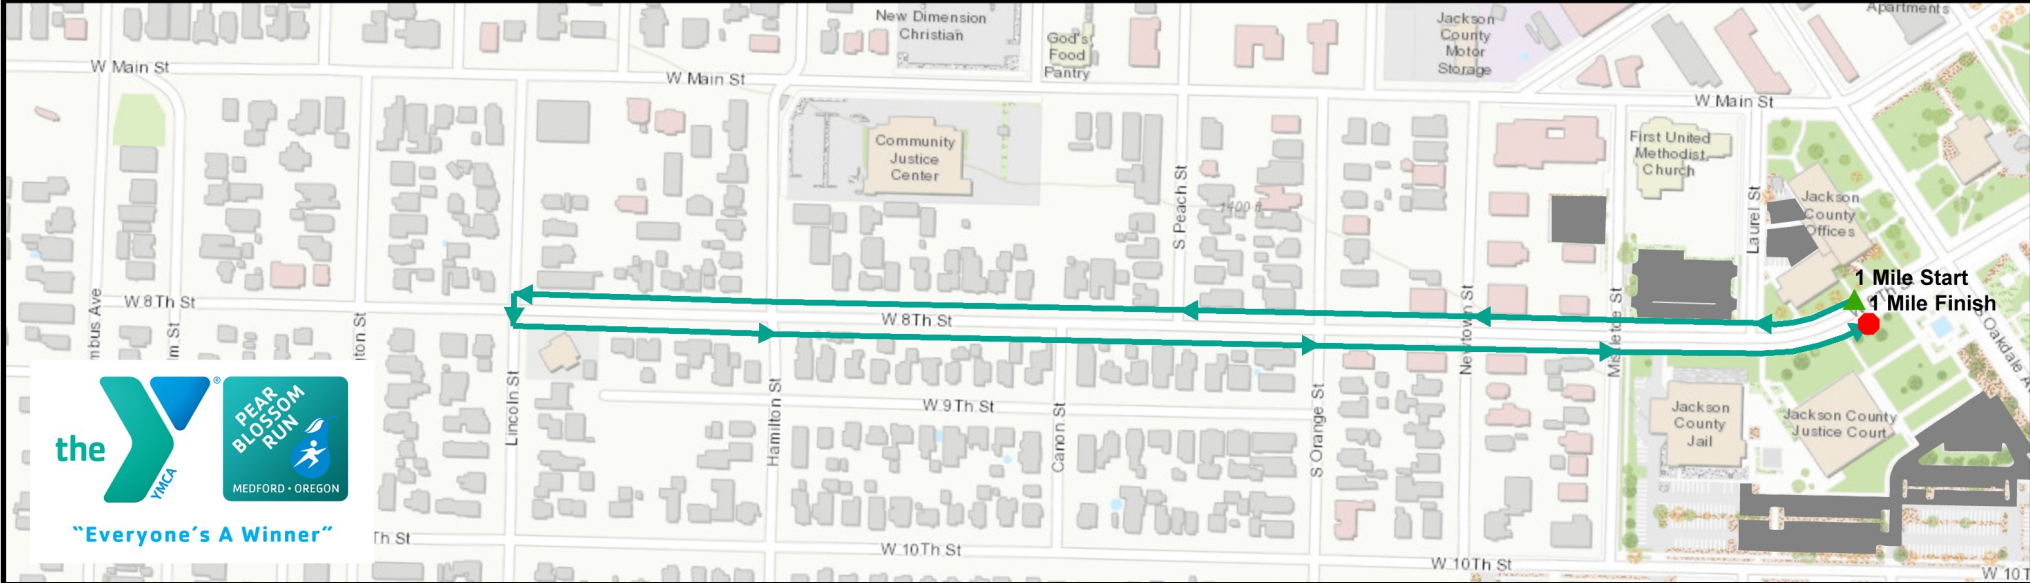

"Everyone's A Winner"

Legend

- ▲ Start
- Finish
- 5K Run
- 10 Mile Run
- ▲ Mile Markers
- Parking Lots

City of Medford
Pear Blossom Run
5K and 10 Mile Runs

10 Mile

5K & 10 Mile

0 250 500 1,000 1,500
 Feet
 Date: 2/22/2019

Legend

- ▲ Start
- Finish
- 1 Mile Run
- 2 Mile Run
- Parking Lots

City of Medford **Pear Blossom Run**
1 and 2 Mile Runs

0 100 200 400 600
 Feet
 Date: 2/22/2019

No guarantee or warranty is expressed or implied in terms of data accuracy or legitimacy. This product is intended for use as public information and precise interpretations of the official record should be solicited from the City of Medford.